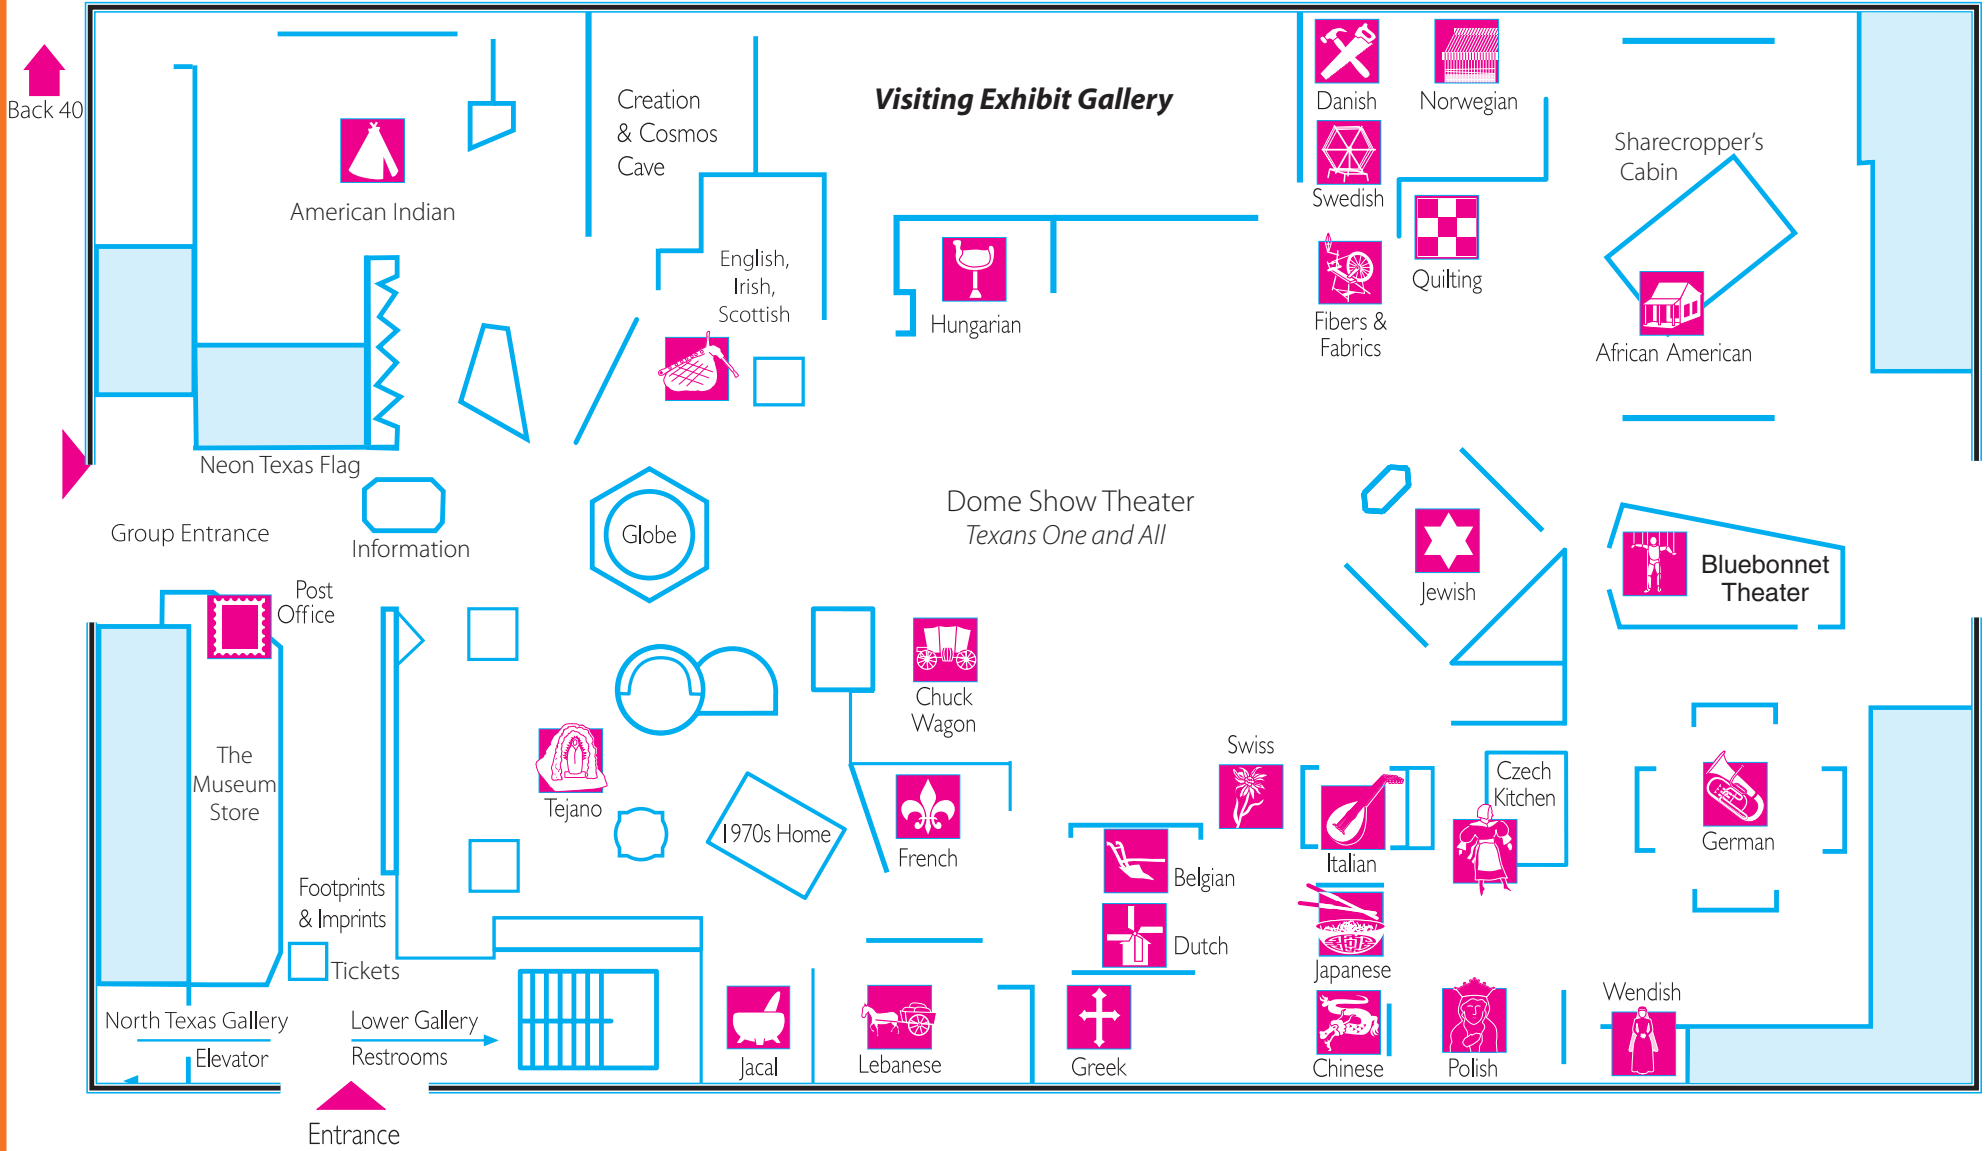

Institute of Texan Cultures

UTSA HemisFair Park Campus ★ TexanCultures.com ★ (210) 458-2300

801 South Bowie St., San Antonio, TX 78205 (Mailing Address) 851 East Durango Blvd., San Antonio, TX 78205 (Physical Address)